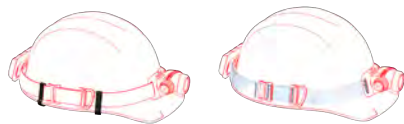

PRODUCT DATA SHEET

H7R Work (C58)